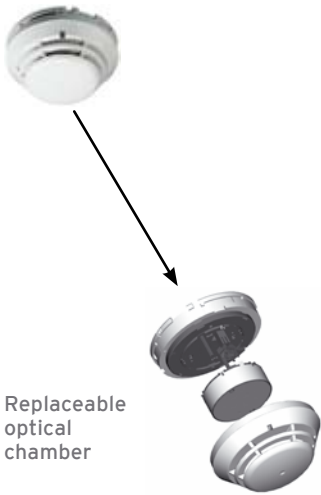

Kilsen
by GE Security

KFP-A Series

Intuitive

**Intelligent Addressable
Fire Detection Systems**

Quick installation and setup, easy maintenance, and striking good looks makes the KFP-A Series the life safety system of choice for technicians, installers, architects and building owners alike.

KFP-A Series

(125 detectors + 125 modules)

The installer's best friend

Quick removable door
Quick removable chassis
Pluggable connectors

- Fire panels
- Repeaters
- Black boxes*

KFP-A Series is supported by a full line of associated equipment, all working in harmony providing years of trouble-free operation with proven technology and easy maintenance features.

Scandinavian key lock

Replaceable optical chamber

* Future release

Kilsen
by GE Security

KFP-A Series

Stylishly Simple

- Simple and intuitive front panel control
- Fast system setup and configuration
- Incremental auto programming
- Undo last changes
- Off-line programming and upload via USB memory stick
- Easy-to-configure option cards and modules
- Remote maintenance and diagnostics via TCP/IP
- Up to 72 hours standby time
- Graphical EN54 compliant LCD screen with icons
- Change language on the fly
- Surface / recess* / 19" rack* mounting