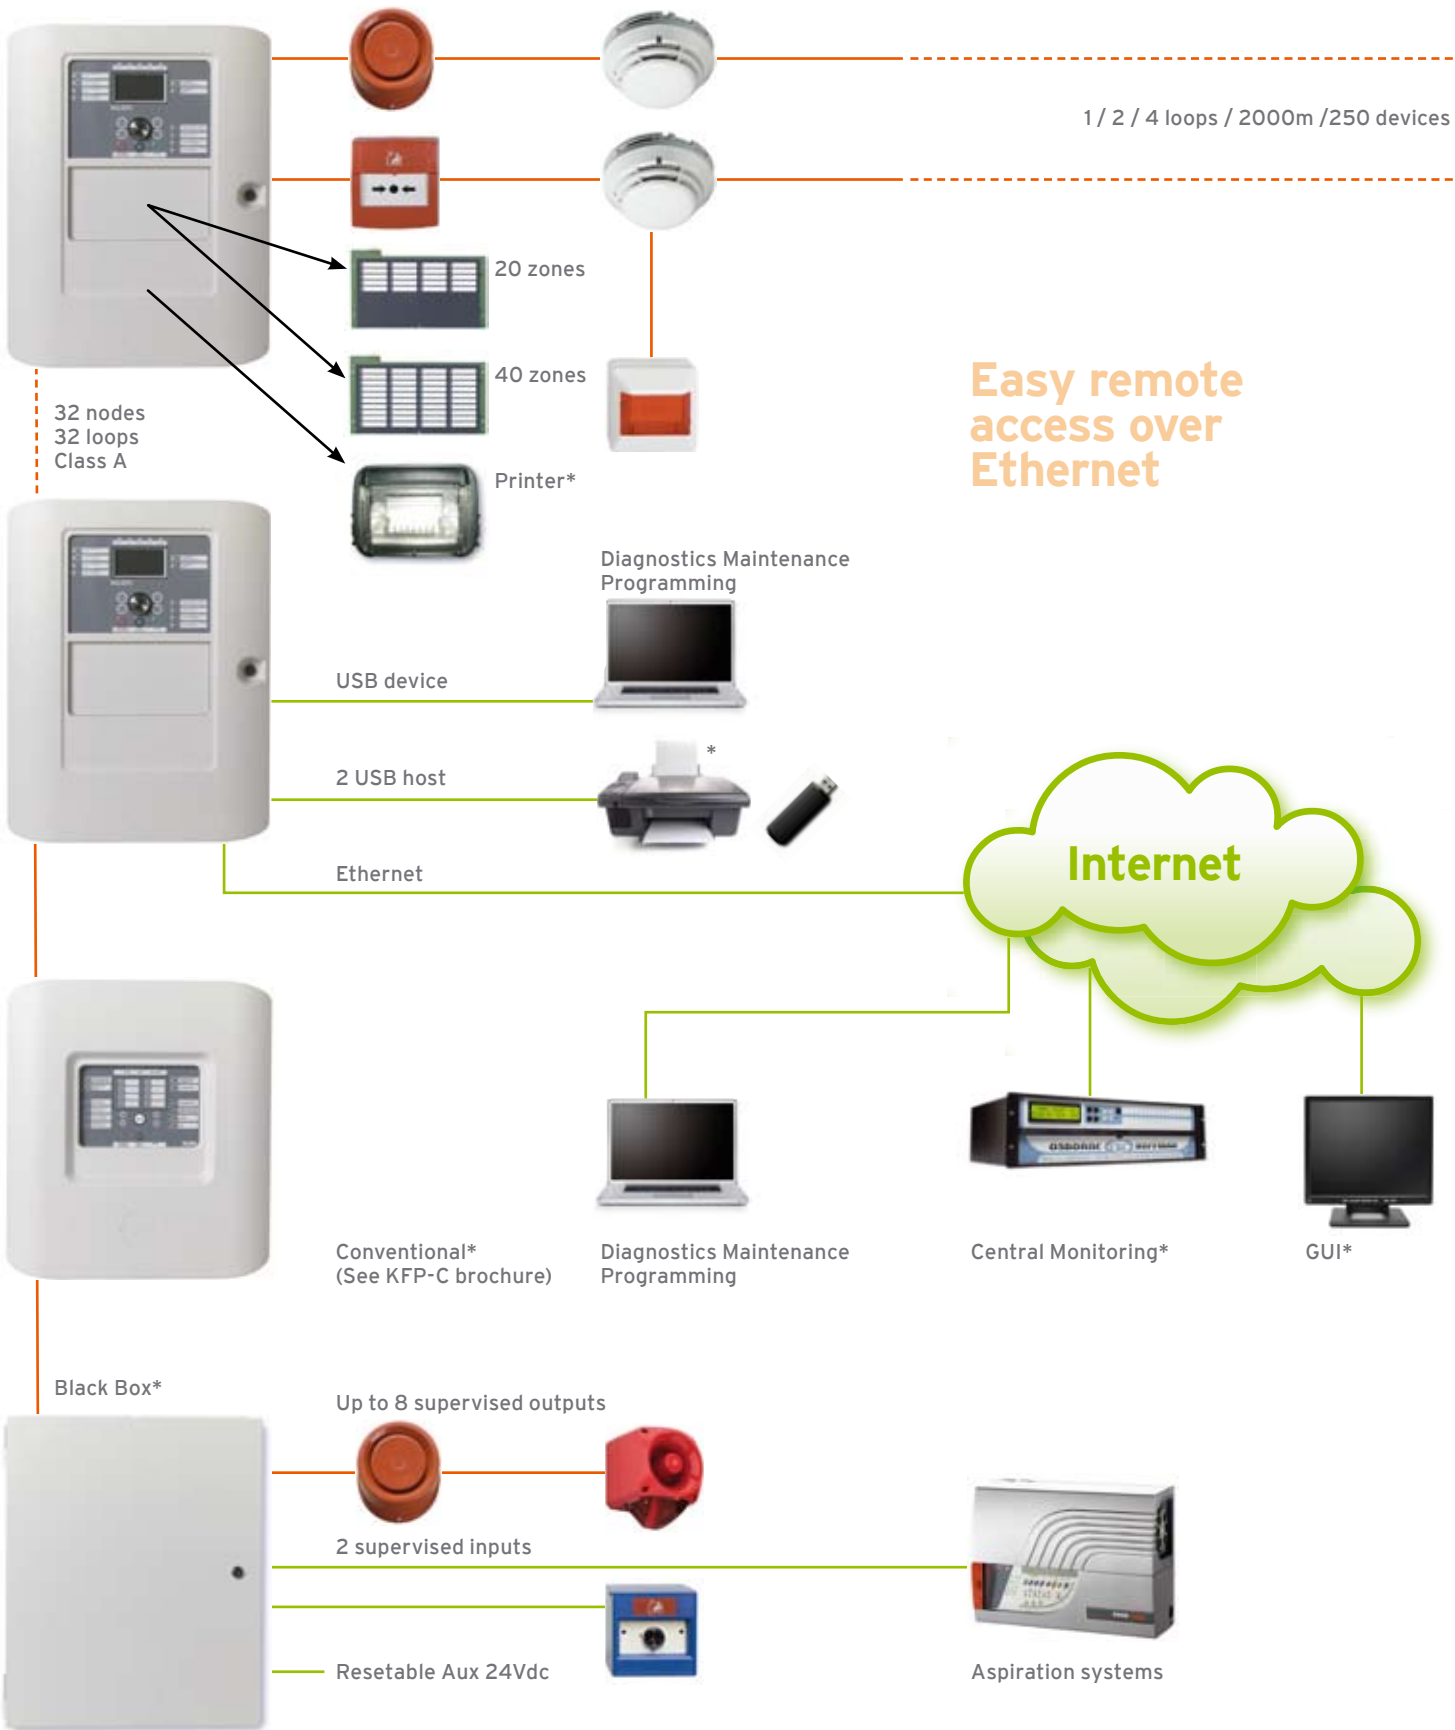

Kilsen
by GE Security

KFP-A Series

Intuitive

**Intelligent Addressable
Fire Detection Systems**

Quick installation and setup, easy maintenance, and striking good looks makes the KFP-A Series the life safety system of choice for technicians, installers, architects and building owners alike.

KFP-A Series

(125 detectors + 125 modules)

The installer's best friend

Quick removable door
Quick removable chassis
Pluggable connectors

- Fire panels
- Repeaters
- Black boxes*

KFP-A Series is supported by a full line of associated equipment, all working in harmony providing years of trouble-free operation with proven technology and easy maintenance features.

Scandinavian key lock

Replaceable optical chamber

* Future release

Kilsen
by GE Security

KFP-A Series

Stylishly Simple

- Simple and intuitive front panel control
- Fast system setup and configuration
- Incremental auto programming
- Undo last changes
- Off-line programming and upload via USB memory stick
- Easy-to-configure option cards and modules
- Remote maintenance and diagnostics via TCP/IP
- Up to 72 hours standby time
- Graphical EN54 compliant LCD screen with icons
- Change language on the fly
- Surface / recess* / 19" rack* mounting