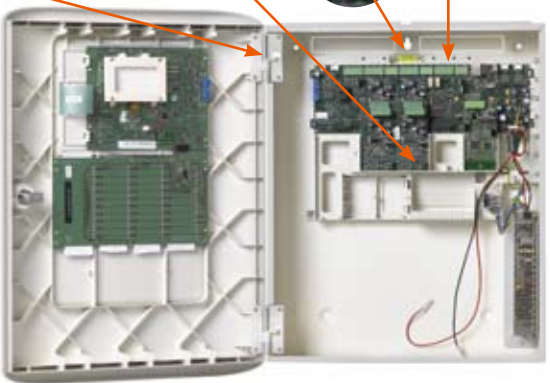

Kilsen
by GE Security

KFP-A Series

Intuitive

**Intelligent Addressable
Fire Detection Systems**

Quick installation and setup, easy maintenance, and striking good looks makes the KFP-A Series the life safety system of choice for technicians, installers, architects and building owners alike.

KFP-A Series

(125 detectors + 125 modules)

The installer's best friend

Quick removable door
Quick removable chassis
Pluggable connectors

- Fire panels
- Repeaters
- Black boxes*

KFP-A Series is supported by a full line of associated equipment, all working in harmony providing years of trouble-free operation with proven technology and easy maintenance features.

Scandinavian key lock

Replaceable optical chamber

* Future release

Kilsen
by GE Security

KFP-A Series

Stylishly Simple

- Simple and intuitive front panel control
- Fast system setup and configuration
- Incremental auto programming
- Undo last changes
- Off-line programming and upload via USB memory stick
- Easy-to-configure option cards and modules
- Remote maintenance and diagnostics via TCP/IP
- Up to 72 hours standby time
- Graphical EN54 compliant LCD screen with icons
- Change language on the fly
- Surface / recess* / 19" rack* mounting