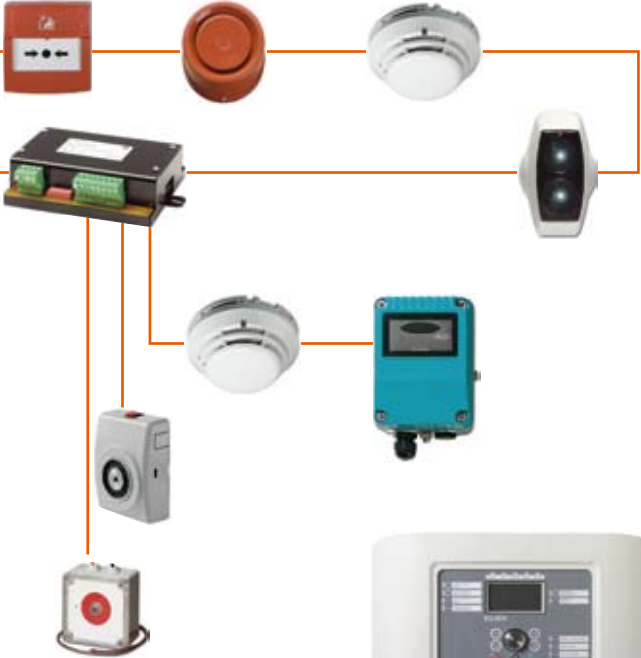

Kilsen
by GE Security

KFP-A Series

Intuitive

**Intelligent Addressable
Fire Detection Systems**

Quick installation and setup, easy maintenance, and striking good looks makes the KFP-A Series the life safety system of choice for technicians, installers, architects and building owners alike.

KFP-A Series

(125 detectors + 125 modules)

The installer's best friend

Quick removable door
Quick removable chassis
Pluggable connectors

- Fire panels
- Repeaters
- Black boxes*

KFP-A Series is supported by a full line of associated equipment, all working in harmony providing years of trouble-free operation with proven technology and easy maintenance features.

Scandinavian key lock

Replaceable optical chamber

* Future release

Kilsen
by GE Security

KFP-A Series

Stylishly Simple

- Simple and intuitive front panel control
- Fast system setup and configuration
- Incremental auto programming
- Undo last changes
- Off-line programming and upload via USB memory stick
- Easy-to-configure option cards and modules
- Remote maintenance and diagnostics via TCP/IP
- Up to 72 hours standby time
- Graphical EN54 compliant LCD screen with icons
- Change language on the fly
- Surface / recess* / 19" rack* mounting