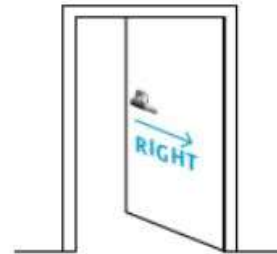

European Version

LEFT ←

Scandinavian Version

LEFT ←

Door directions
with left handle version

The handle with the RFID
reader function points to
the left

Door directions
with right handle version

The handle with the RFID
reader function points to
the right