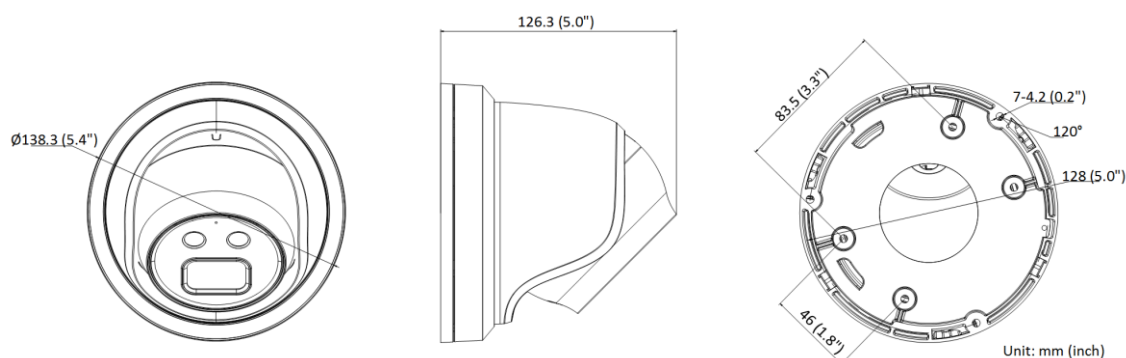

Power Consumption and Current	12 VDC, 0.48 A, max. 5.8 W PoE: (802.3af, 36 V to 57 V), 0.19 A to 0.12 A, max. 6.8 W
Power Interface	Ø5.5 mm coaxial power plug
Material	Metal except for trim ring
Camera Dimension	Ø138.3 × 126.3 mm (5.4" × 5.0")
Package Dimension	170 × 170 × 150 mm (6.7" × 6.7" × 5.9")
Camera Weight	Approx. 770 g (1.7 lb.)
With Package Weight	Approx. 1073 g (2.4 lb.)
Linkage Method	Upload to NAS/memory card, notify surveillance center, trigger record, trigger capture
Web Client Language	33 languages English, Russian, Estonian, Bulgarian, Hungarian, Greek, German, Italian, Czech, Slovak, French, Polish, Dutch, Portuguese, Spanish, Romanian, Danish, Swedish, Norwegian, Finnish, Croatian, Slovenian, Serbian, Turkish, Korean, Traditional Chinese, Thai, Vietnamese, Japanese, Latvian, Lithuanian, Portuguese (Brazil), Ukrainian
General Function	Anti-flicker, heartbeat, mirror, privacy masks, flash log, password reset via e-mail, pixel counter
Software Reset	Yes
Approval	
EMC	FCC (47 CFR Part 15, Subpart B); CE-EMC (EN 55032: 2015, EN 61000-3-2: 2014, EN 61000-3-3: 2013, EN 50130-4: 2011 +A1: 2014); RCM (AS/NZS CISPR 32: 2015); IC (ICES-003: Issue 6, 2016); KC (KN 32: 2015, KN 35: 2015)
Safety	UL (UL 60950-1); CB (IEC 60950-1:2005 + Am 1:2009 + Am 2:2013); CE-LVD (EN 60950-1:2005 + Am 1:2009 + Am 2:2013); BIS (IS 13252(Part 1):2010+A1:2013+A2:2015); LOA (IEC/EN 60950-1)
Environment	CE-RoHS (2011/65/EU); WEEE (2012/19/EU); Reach (Regulation (EC) No 1907/2006)
Protection	-U: Ingression protection: IP66 (IEC 60529-2013) -I: Ingression protection: IP67 (IEC 60529-2013)

Available Model

DS-2CD2346G2-I (2.8 mm, 4 mm, 6 mm)

DS-2CD2346G2-IU (2.8 mm, 4 mm, 6 mm)

Dimension

▪ Accessory

DS-1276ZJ-SUS
Corner Mount

DS-1271ZJ-140
Pendant Mount

DS-1273ZJ-140B
Wall Mount