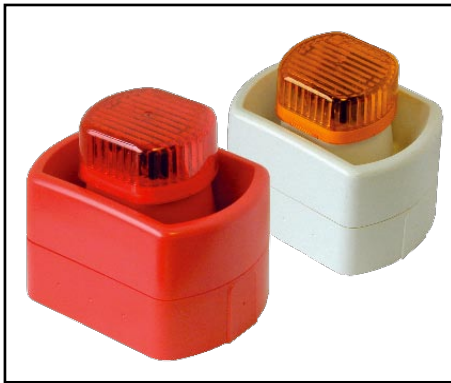

EN54 ACROSS THE RANGE

All of our range has been designed to meet the latest standard requirement and many models have been approved to EN54:3 and CPD (Construction Products Directive).

HIGH OUTPUT, LOW CURRENT DRAW

All conventional sounders feature an acoustically efficient shape, advanced electronics and an efficient transducer to produce uniform sound distribution with low current draw. The beacons use high performance xenon tubes to produce an intense flash of light, again with low current draw.