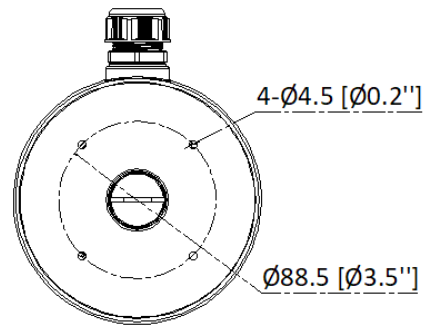

DS-2280ZJ-WA140

Junction box

Key Feature

- Junction box

Specification

Model	DS-2280ZJ-WA140
Color	White
Weight	Approx.359.4 g (0.79 lb.)
Material	Aluminum + stainless steel + silicone + EVA
Dimension	Ø140 mm × 40.5mm (Ø5.5" × 1.6 ")

Available Model

DS-2280ZJ-WA140

Dimension

Unit: mm(inch)

Camera Mounting Hole (mm)	Camera Mounting Hole (inch)
Double Gang(4*M4)	Double Gang(4*M0.2'')
φ130(3*M4)	φ5.1''(3*M0.2'')
φ128(3*M4)	φ5''(3*M0.2'')
Wall Mounting Hole (mm)	Wall Mounting Hole (inch)
φ88.5(4*φ4.5)	φ3.5''(4*φ0.2'')