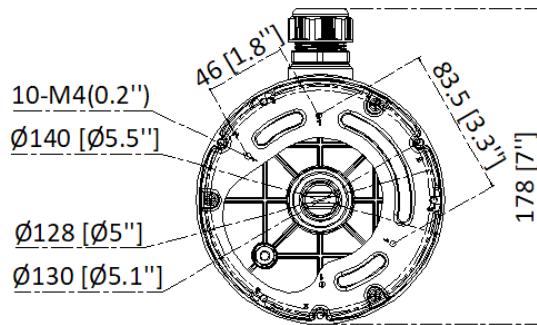

DS-2280ZJ-WA140

Junction box

Key Feature

- Junction box

Specification

Model	DS-2280ZJ-WA140
Color	White
Weight	Approx.359.4 g (0.79 lb.)
Material	Aluminum + stainless steel + silicone + EVA
Dimension	Ø140 mm × 40.5mm (Ø5.5" × 1.6 ")

Available Model

DS-2280ZJ-WA140

Dimension

Unit: mm(inch)

Camera Mounting Hole (mm)	Camera Mounting Hole (inch)
Double Gang(4*M4)	Double Gang(4*M0.2'')
φ130(3*M4)	φ5.1''(3*M0.2'')
φ128(3*M4)	φ5''(3*M0.2'')
Wall Mounting Hole (mm)	Wall Mounting Hole (inch)
φ88.5(4*φ4.5)	φ3.5''(4*φ0.2'')