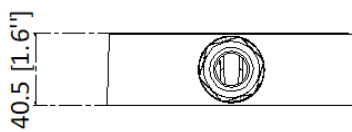

DS-2280ZJ-WA140

Junction box

Key Feature

- Junction box

Specification

Model	DS-2280ZJ-WA140
Color	White
Weight	Approx.359.4 g (0.79 lb.)
Material	Aluminum + stainless steel + silicone + EVA
Dimension	Ø140 mm × 40.5mm (Ø5.5" × 1.6 ")

Available Model

DS-2280ZJ-WA140

Dimension

Unit: mm(inch)

Camera Mounting Hole (mm)	Camera Mounting Hole (inch)
Double Gang(4*M4)	Double Gang(4*M0.2'')
φ130(3*M4)	φ5.1''(3*M0.2'')
φ128(3*M4)	φ5''(3*M0.2'')
Wall Mounting Hole (mm)	Wall Mounting Hole (inch)
φ88.5(4*φ4.5)	φ3.5''(4*φ0.2'')