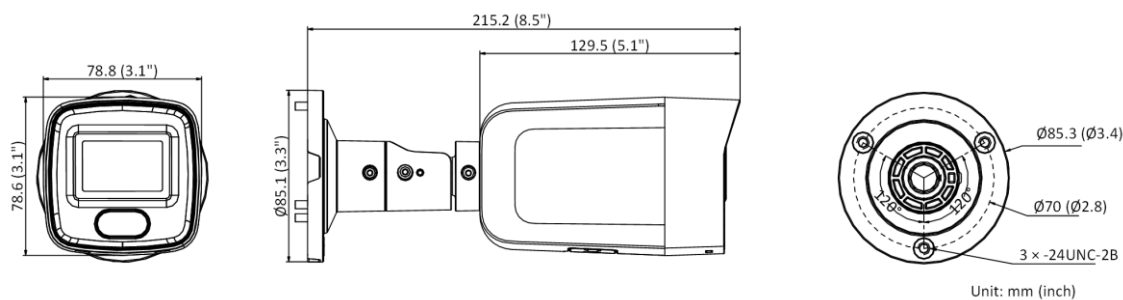

General Function	Anti-flicker, heartbeat, mirror, privacy masks, flash log, password reset via e-mail, pixel counter
Software Reset	Yes
Storage Conditions	-30 °C to 60 °C (-22 °F to 140 °F). Humidity 95% or less (non-condensing)
Startup and Operating Conditions	-30 °C to 60 °C (-22 °F to 140 °F). Humidity 95% or less (non-condensing)
Power Supply	12 VDC ± 25%; PoE (802.3af, 36 V to 57 V), class 3
Power Consumption and Current	12 VDC, 0.6 A, max. 7.2 W PoE (802.3af, 36 V to 57 V), 0.3 A to 0.2 A, max. 8.5 W
Power Interface	Ø5.5 mm coaxial power
Camera Dimension	215.2 × 78.8 × 78.6 mm (8.5" × 3.1" × 3.1")
Package Dimension	315 × 137 × 141 mm (12.4" × 5.4" × 5.6")
Camera Weight	Approx. 680 g (1.5 lb.)
With Package Weight	Approx. 1000 g (2.2 lb.)
Approval	
Class	Class B
EMC	FCC SDoC (47 CFR Part 15, Subpart B); CE-EMC (EN 55032: 2015, EN 61000-3-2: 2014, EN 61000-3-3: 2013, EN 50130-4: 2011 +A1: 2014); RCM (AS/NZS CISPR 32: 2015); IC VoC (ICES-003: Issue 6, 2016); KC (KN 32: 2015, KN 35: 2015)
Safety	UL (UL 60950-1); CB (IEC 60950-1:2005 + Am 1:2009 + Am 2:2013, IEC 62368-1:2014); CE-LVD (EN 60950-1:2005 + Am 1:2009 + Am 2:2013, IEC 62368-1:2014); BIS (IS 13252(Part 1):2010+A1:2013+A2:2015); LOA (IEC/EN 60950-1)
Environment	CE-RoHS (2011/65/EU); WEEE (2012/19/EU); Reach (Regulation (EC) No 1907/2006)
Protection	Ingress protection: IP67 (IEC 60529-2013)

▪ Available Model

DS-2CD2027G2-LU (2.8 mm, 4 mm, 6 mm)

DS-2CD2027G2-L (2.8 mm, 4 mm, 6 mm)

▪ Dimension

▪ **Accessory**

▪ **Optional**

DS-1275ZJ-SUS Vertical Pole Mount	DS-1280ZJ-S Junction Box	DS-1276ZJ-SUS Corner Mount
		
		