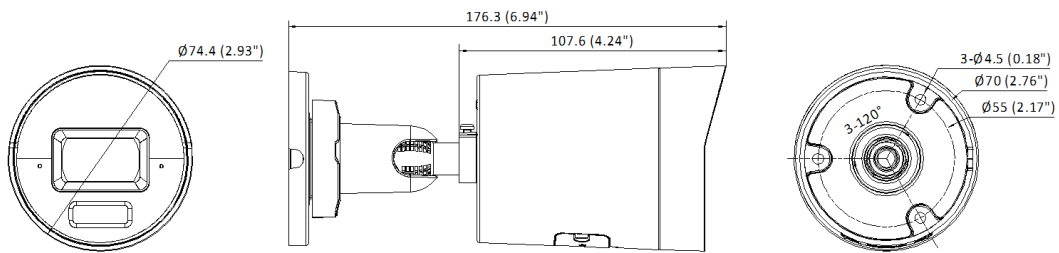

Perimeter Protection	Line crossing, intrusion, region entrance, region exiting Support alarm triggering by specified target types (human and vehicle)
<b>General</b>	
Power	12 VDC $\pm$ 25%, 1 A, max. 12 W, $\varnothing$ 5.5 mm coaxial power plug, reverse polarity protection, PoE: IEEE 802.3at, Class 4, max. 16 W
Material	Front cover: Metal, body: Metal, bracket: Metal
Weight	Approx. 530 g (1.2 lb.)
With Package Weight	Approx. 815 g (1.8 lb.)
Dimension	$\varnothing$ 74.4 mm $\times$ 176.3 mm ( $\varnothing$ 2.93" $\times$ 6.94")
Package Dimension	234 mm $\times$ 120 mm $\times$ 117 mm (9.2" $\times$ 4.7" $\times$ 4.6")
Storage Conditions	-30 °C to 60 °C (-22 °F to 140 °F). Humidity 95% or less (non-condensing)
Startup and Operating Conditions	-30 °C to 60 °C (-22 °F to 140 °F). Humidity 95% or less (non-condensing)
Language	33 languages: English, Russian, Estonian, Bulgarian, Hungarian, Greek, German, Italian, Czech, Slovak, French, Polish, Dutch, Portuguese, Spanish, Romanian, Danish, Swedish, Norwegian, Finnish, Croatian, Slovenian, Serbian, Turkish, Korean, Traditional Chinese, Thai, Vietnamese, Japanese, Latvian, Lithuanian, Portuguese (Brazil), Ukrainian
General Function	Heartbeat, mirror, flash log, password reset via email, pixel counter, anti-banding
Flashing Light	/SRB model: Red and Blue Light /SL model: White Light
<b>Approval</b>	
Safety	UL: UL 62368-1, CB: IEC 62368-1: 2014+A11, CE-LVD: EN 62368-1: 2014/A11: 2017
Environment	CE-RoHS: 2011/65/EU
EMC	CE-EMC: EN 55032:2015+A1:2020, EN 50130-4:2011+A1:2014, EN IEC 61000-3-2:2019+A1:2021, EN 61000-3-3:2013+A1:2019+A2:2021, RCM: AS/NZS CISPR 32: 2015, IC: ICES-003: Issue 7, KC: KN32: 2015, KN35: 2015
Protection	IP67: IEC 60529-2013
Anti-Corrosion Protection	NEMA 4X (NEMA 250-2018)

▪ **Dimension**

Unit: mm (inch)

▪ **Accessory**

▪ **Optional**

<b>DS-1275ZJ-SUS</b> Vertical pole mount	<b>DS-1276ZJ-SUS</b> Corner mount	<b>DS-1280ZJ-XS</b> Junction box
		
		