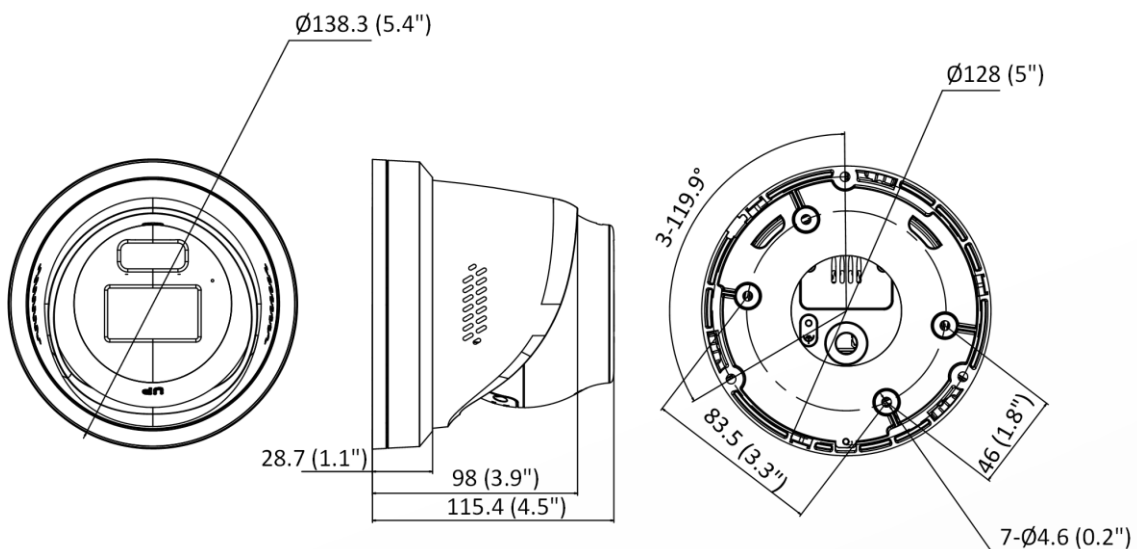

This model has MODERATE PROTECTION.

Level	Description
Top-level protection	Hikvision products at this level are equipped for use in areas where professional anti-corrosion protection is a must. Typical application scenarios include coastlines, docks, chemical plants, and more.
Moderate protection	Hikvision products at this level are equipped for use in areas with moderate anti-corrosion demands. Typical application scenarios include coastal areas about 2 kilometers (1.24 miles) away from coastlines, as well as areas affected by acid rain.
No specific protection	Hikvision products at this level are equipped for use in areas where no specific anti-corrosion protection is needed.

▪ Available Model

- DS-2CD2387G3-LIS2UY/SL(2.8mm)
- DS-2CD2387G3-LIS2UY/SL(4mm)
- DS-2CD2387G3-LIS2UY/SL(2.8mm)(Black)
- DS-2CD2387G3-LIS2UY/SRB(2.8mm)
- DS-2CD2387G3-LIS2UY/SRB(4mm)
- DS-2CD2387G3-LIS2UY/SRB(2.8mm)/Black

▪ Dimension

Unit: mm (inch)