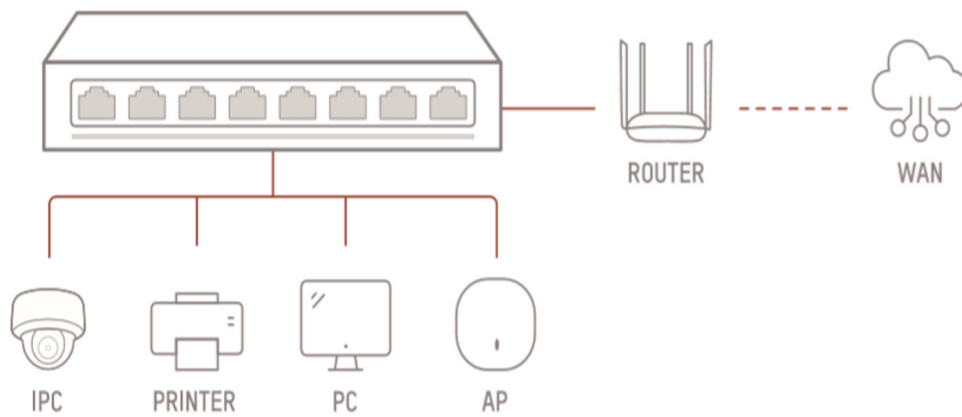

DS-3E0105-O 5-Port Fast Ethernet Switch

DS-3E0105-O provides five 10/100 Mbps Ethernet ports which support line speed forwarding. With simple and mini exquisite body, the switch is plug and play and easy to use, suitable for home, school, dormitory, office, small monitoring and other simple network environments.

- 5 × 10/100 Mbps RJ45 Port
- Easy Plug-and-Play Installation
- Desk-and Wall-Mounting
- Rugged Metal Case, Exquisite and Beautiful Design

▪ Specification

Model		DS-3E0105-O
General	Shell	Metal material, fan-free design
	Net Weight	0.15 kg (0.3307 lb)
	Gross Weight	0.3 kg (0.6615 lb)
	Dimensions (W × H × D)	103.05 mm × 25.6 mm × 61.1 mm (4.06" × 1.01" × 2.41")
	Operating Temperature	0 °C to 40 °C (32 °F to 104 °F)
	Storage Temperature	-40 °C to 85 °C (-40 °F to 185 °F)
	Operating Humidity	5% to 95% (no condensation)
	Relative Humidity	5% to 95% (no condensation)
	Power Supply	5 V DC, 1 A
	Max. Power Consumption	5 W
	Power Consumption in Idle	< 5 W
	Surge Protection	2 kV
Network Parameters	Ports	5 × 10/100 Mbps RJ45 port
	MAC Address Table	1 K
	Switching Capacity	1 Gbps
	Packet Forwarding Rate	0.75 Mpps
	Internal Cache	0.448 Mbits
Approval	EMC	FCC (47 CFR Part 15, Subpart B),CE-EMC (EN 55032: 2015+A11: 2020, EN IEC 61000-3-2: 2019, EN 61000-3-3: 2013+A1: 2019, EN 50130-4: 2011+A1: 2014, EN 55035: 2017+A11: 2020),IC (ICES-003: Issue 7:2020)
	Safety	UL (UL 60950-1),CB (AMD1:2009, AMD2:2013, IEC 62368-1: 2014 (Second Edition), CE-LVD (EN 62368-1: 2014+A11: 2017)
	Chemistry	CE-RoHS (2011/65/EU),WEEE (2012/19/EU),Reach (Regulation (EC) No.1907/2006)

▪ Available Model

DS-3E0105-O

▪ **Typical Application**

▪ **Physical Interface**

Front Panel

Rear Panel

No.	Indicator/Port
1	LINK/ACT Indicator
2	10/100 Mbps RJ45 Port
3	PWR Indicator
4	Grounding Terminal
5	Power Supply