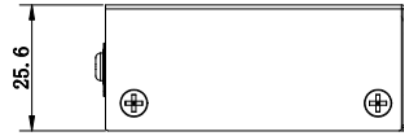

▪ Dimension (Unit: mm)

Headquarters

No.555 Qianmo Road, Binjiang District,
Hangzhou 310051, China
T +86-571-8807-5998
www.hikvision.com

Follow us on social media to get the latest product and solution information.