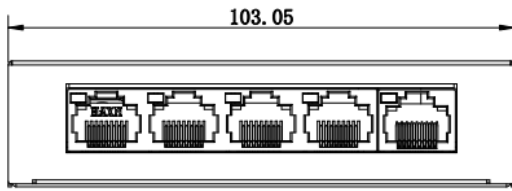

- 5 × 10/100 Mbps RJ45 Port
- Easy Plug-and-Play Installation
- Desk-and Wall-Mounting
- Rugged Metal Case, Exquisite and Beautiful Design

▪ Specification

Model		DS-3E0105-O
General	Shell	Metal material, fan-free design
	Net Weight	0.15 kg (0.3307 lb)
	Gross Weight	0.3 kg (0.6615 lb)
	Dimensions (W × H × D)	103.05 mm × 25.6 mm × 61.1 mm (4.06" × 1.01" × 2.41")
	Operating Temperature	0 °C to 40 °C (32 °F to 104 °F)
	Storage Temperature	-40 °C to 85 °C (-40 °F to 185 °F)
	Operating Humidity	5% to 95% (no condensation)
	Relative Humidity	5% to 95% (no condensation)
	Power Supply	5 V DC, 1 A
	Max. Power Consumption	5 W
	Power Consumption in Idle	< 5 W
	Surge Protection	2 kV
Network Parameters	Ports	5 × 10/100 Mbps RJ45 port
	MAC Address Table	1 K
	Switching Capacity	1 Gbps
	Packet Forwarding Rate	0.75 Mpps
	Internal Cache	0.448 Mbits
Approval	EMC	FCC (47 CFR Part 15, Subpart B),CE-EMC (EN 55032: 2015+A11: 2020, EN IEC 61000-3-2: 2019, EN 61000-3-3: 2013+A1: 2019, EN 50130-4: 2011+A1: 2014, EN 55035: 2017+A11: 2020),IC (ICES-003: Issue 7:2020)
	Safety	UL (UL 60950-1),CB (AMD1:2009, AMD2:2013, IEC 62368-1: 2014 (Second Edition), CE-LVD (EN 62368-1: 2014+A11: 2017)
	Chemistry	CE-RoHS (2011/65/EU),WEEE (2012/19/EU),Reach (Regulation (EC) No.1907/2006)

▪ Available Model

DS-3E0105-O

▪ **Typical Application**

▪ **Physical Interface**

Front Panel

Rear Panel

No.	Indicator/Port
1	LINK/ACT Indicator
2	10/100 Mbps RJ45 Port
3	PWR Indicator
4	Grounding Terminal
5	Power Supply

▪ Dimension (Unit: mm)

Headquarters

No.555 Qianmo Road, Binjiang District,
Hangzhou 310051, China
T +86-571-8807-5998
www.hikvision.com

Follow us on social media to get the latest product and solution information.