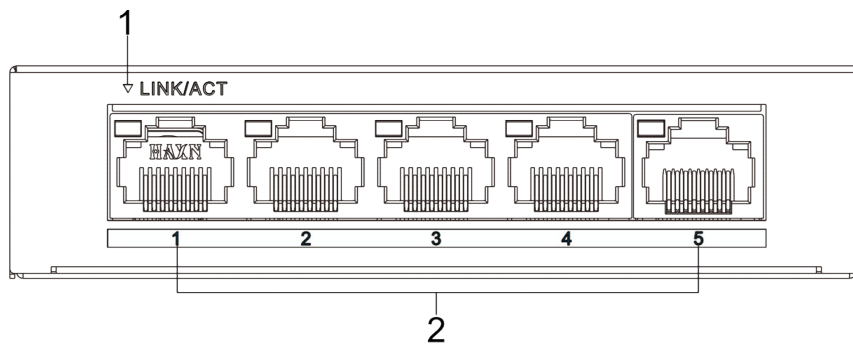

- 5 × 10/100 Mbps RJ45 Port
- Easy Plug-and-Play Installation
- Desk-and Wall-Mounting
- Rugged Metal Case, Exquisite and Beautiful Design

▪ Specification

Model		DS-3E0105-O
General	Shell	Metal material, fan-free design
	Net Weight	0.15 kg (0.3307 lb)
	Gross Weight	0.3 kg (0.6615 lb)
	Dimensions (W × H × D)	103.05 mm × 25.6 mm × 61.1 mm (4.06" × 1.01" × 2.41")
	Operating Temperature	0 °C to 40 °C (32 °F to 104 °F)
	Storage Temperature	-40 °C to 85 °C (-40 °F to 185 °F)
	Operating Humidity	5% to 95% (no condensation)
	Relative Humidity	5% to 95% (no condensation)
	Power Supply	5 V DC, 1 A
	Max. Power Consumption	5 W
	Power Consumption in Idle	< 5 W
	Surge Protection	2 kV
Network Parameters	Ports	5 × 10/100 Mbps RJ45 port
	MAC Address Table	1 K
	Switching Capacity	1 Gbps
	Packet Forwarding Rate	0.75 Mpps
	Internal Cache	0.448 Mbits
Approval	EMC	FCC (47 CFR Part 15, Subpart B),CE-EMC (EN 55032: 2015+A11: 2020, EN IEC 61000-3-2: 2019, EN 61000-3-3: 2013+A1: 2019, EN 50130-4: 2011+A1: 2014, EN 55035: 2017+A11: 2020),IC (ICES-003: Issue 7:2020)
	Safety	UL (UL 60950-1),CB (AMD1:2009, AMD2:2013, IEC 62368-1: 2014 (Second Edition), CE-LVD (EN 62368-1: 2014+A11: 2017)
	Chemistry	CE-RoHS (2011/65/EU),WEEE (2012/19/EU),Reach (Regulation (EC) No.1907/2006)

▪ Available Model

DS-3E0105-O

▪ **Typical Application**

▪ **Physical Interface**

Front Panel

Rear Panel

No.	Indicator/Port
1	LINK/ACT Indicator
2	10/100 Mbps RJ45 Port
3	PWR Indicator
4	Grounding Terminal
5	Power Supply

▪ Dimension (Unit: mm)

Headquarters

No.555 Qianmo Road, Binjiang District,
Hangzhou 310051, China
T +86-571-8807-5998
www.hikvision.com

Follow us on social media to get the latest product and solution information.