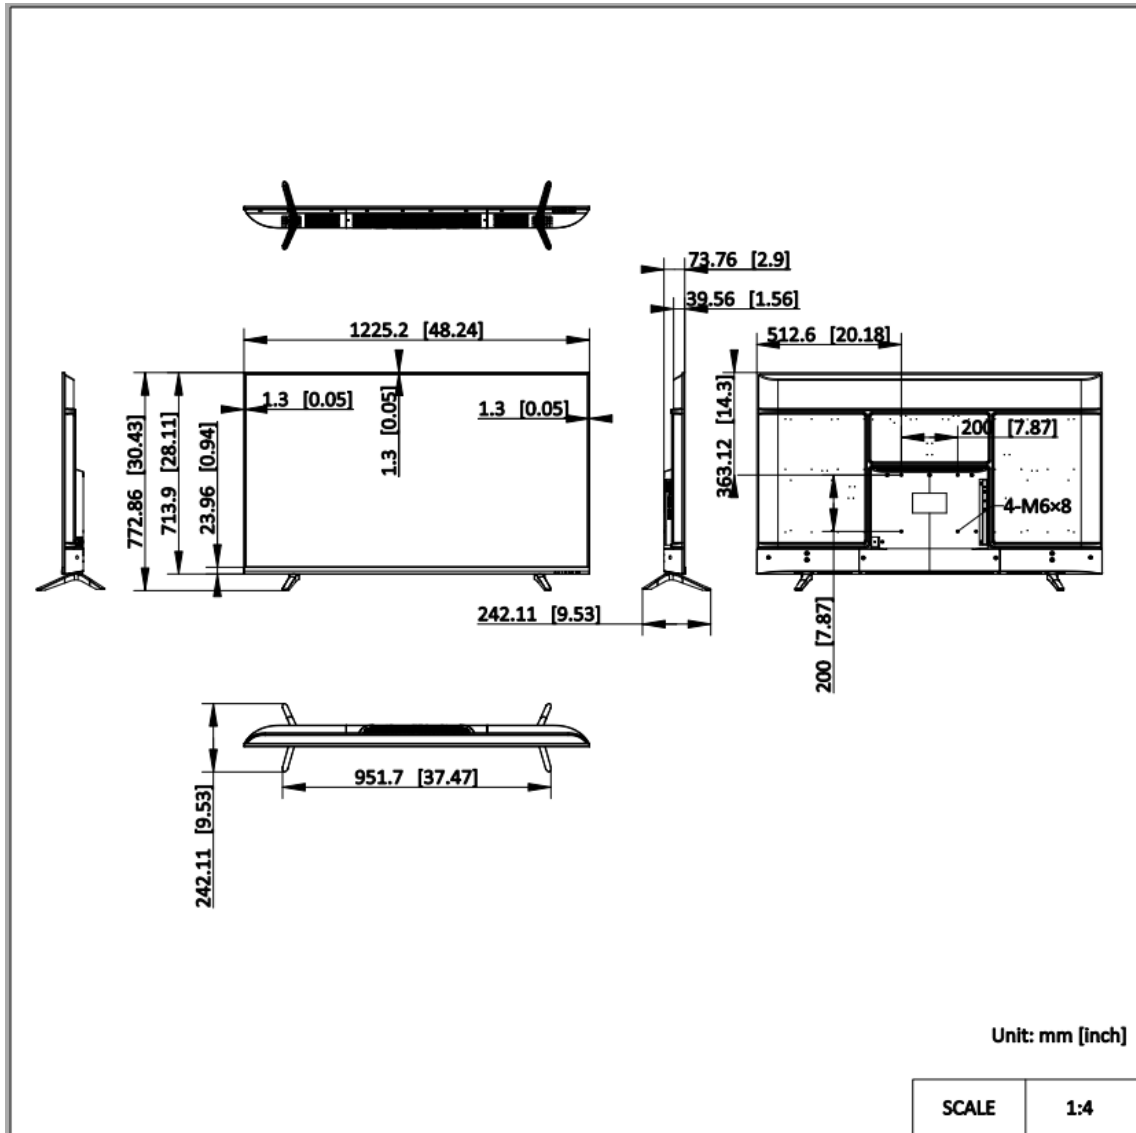

- Accessory
- Optional

DS-DM4255W
Wall-mounted
Bracket