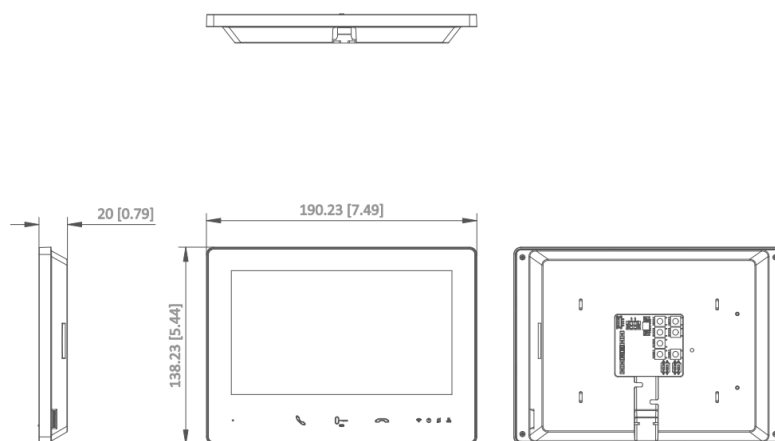

General	
Button	3 Touch buttons (Answer, Unlock, Hang up)+1 Physical button (Reset)
Installation	Surface mounting
Indicator	3 (Power, Mute, In use)
Protective level	/
Working temperature	-10 °C to 50 °C (14 °F to 122 °F)
Working humidity	10% to 90% (no-condensing)
Dimensions	190.2 mm × 138.2 mm × 20 mm (7.5" × 5.4" × 0.8")
Battery	/
Power supply	48 V, Powered by DS-KAD7060EY or DS-KAD7061EY
Application environment	Indoor
Power consumption	≤ 4 W (stand by ≤ 1W)
Language	English, Bulgarian, Hungarian, Greek, German, Italian, Czech, Slovak, French, Polish, Dutch, Spanish, Romanian, Estonian, Croatian, Slovenian, Serbian, Ukrainian, Portuguese

▪ **Available Model**

DS-KH7300EY-TE2

▪ **Dimension**

Unit:mm [inch]

SCALE 1:1