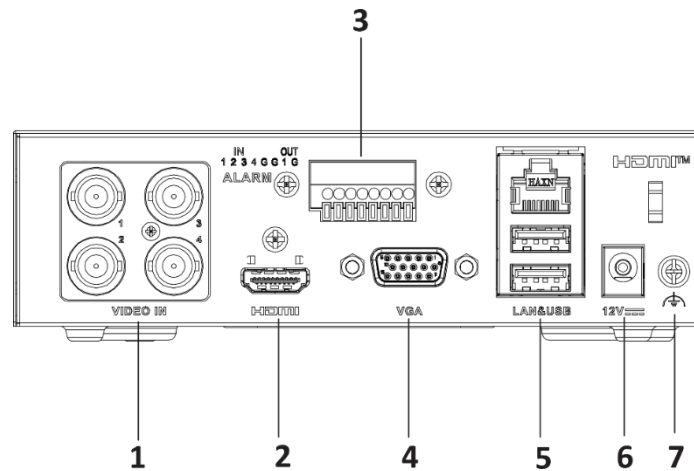

Dimension

scale/1:1;Unit/mm

scale/1:1;Unit/mm

Physical Interface

No.	Description	No.	Description
1	Video and coaxial audio in	5	LAN network interface and USB interface
2	HDMI interface	6	Power supply
3	Alarm in and out	7	GND
4	VGA interface		

No.	Description	No.	Description
1	Video and coaxial audio in	4	LAN network interface and USB interface
2	HDMI interface	5	Power supply
3	VGA interface	6	GND

Available Model

iDS-E04HQHI-XD

iDS-E04HQHI-XD/报警 4/1