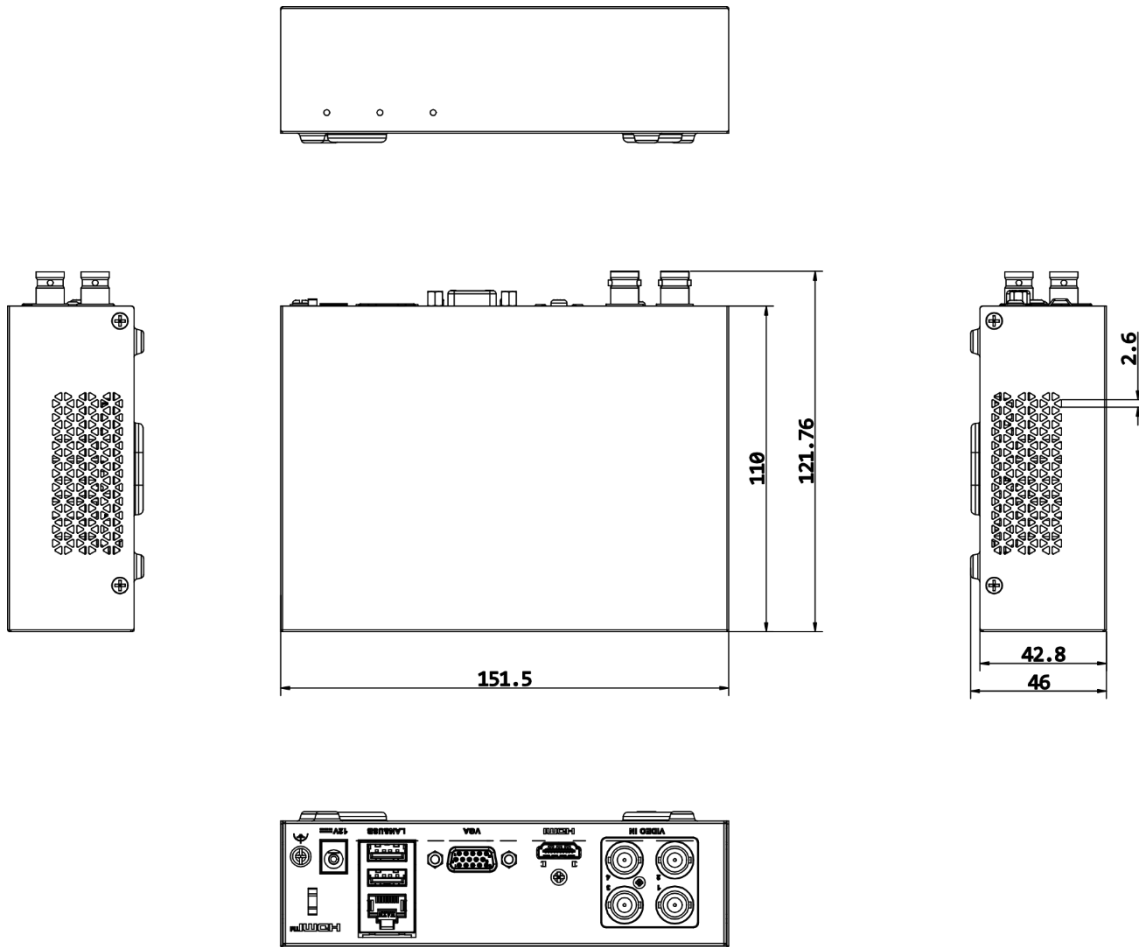

Consumption	≤ 5.4 W (with eSSD)
Working Temperature	-10 °C to 45 °C (14 °F to 113 °F)
Working Humidity	10% to 90%
Dimension (W × D × H)	151 × 121 × 46 mm (5.94 × 4.76 × 1.81 inch)
Weight	≤ 0.5 kg (with eSSD, 1.1 lb.)

Dimension

scale/1:1;Unit/mm

scale/1:1;Unit/mm

Physical Interface

No.	Description	No.	Description
1	Video and coaxial audio in	5	LAN network interface and USB interface
2	HDMI interface	6	Power supply
3	Alarm in and out	7	GND
4	VGA interface		