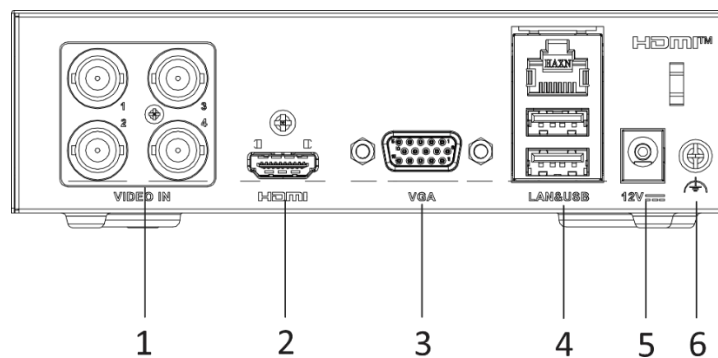

Dimension

scale/1:1;Unit/mm

scale/1:1;Unit/mm

Physical Interface

No.	Description	No.	Description
1	Video and coaxial audio in	5	LAN network interface and USB interface
2	HDMI interface	6	Power supply
3	Alarm in and out	7	GND
4	VGA interface		

No.	Description	No.	Description
1	Video and coaxial audio in	4	LAN network interface and USB interface
2	HDMI interface	5	Power supply
3	VGA interface	6	GND

Available Model

iDS-E04HQHI-XD

iDS-E04HQHI-XD/报警 4/1