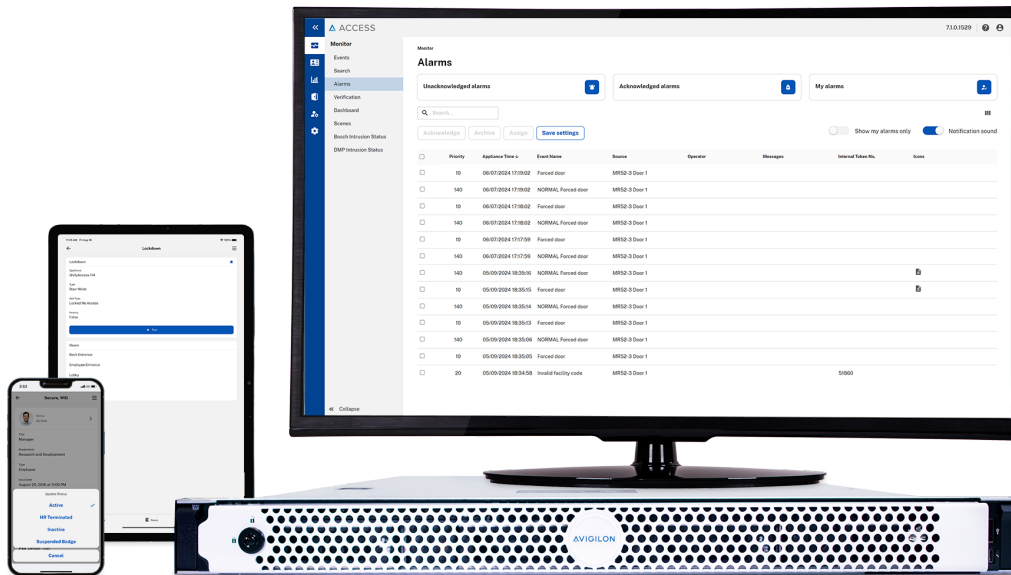

Avigilon Unity Access 7 Professional Appliances

For small-sized systems, a professional appliance is a great solution for providing secure and reliable system storage. The Avigilon Unity Access Professional appliance is a web-based, on-premise access control network appliance designed for systems with up to 50 readers. Its compact size makes it ideal for small spaces, while its energy efficiency helps ensure cost-effectiveness.

Manage facility access privileges with ease anytime, anywhere. Use any device with a web browser, including Firefox, Safari, Chrome or Edge, so there is no need to be tied to a dedicated client workstation.

Features

OPEN ARCHITECTURE

Leverages open field hardware investments.

TURNKEY SOLUTION

All-in-one appliance pre-installed with Unity Access software from Motorola Solutions.

SCALABILITY

Desktop machine offers an ideal starting point for smaller businesses with the flexibility to expand as needs change.